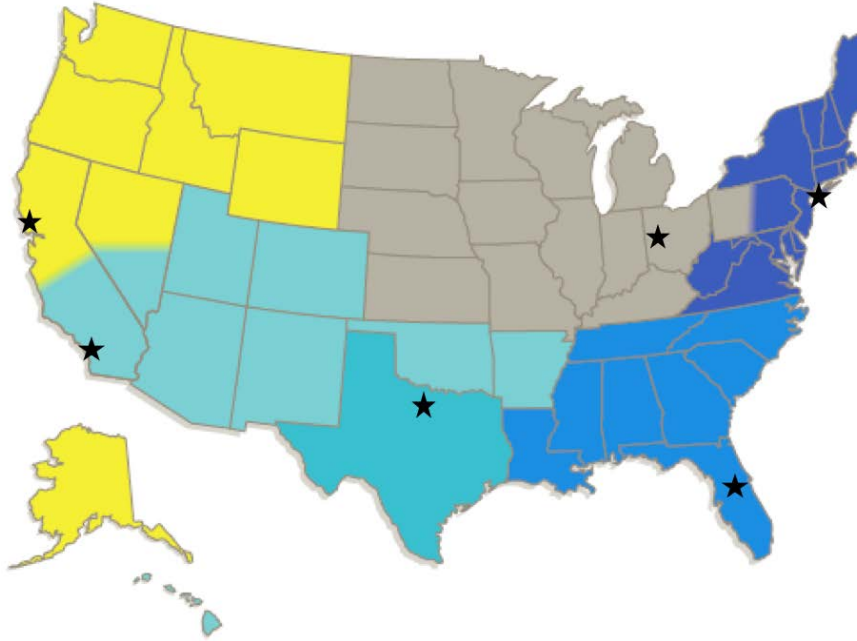

CANINE COMPANIONS FOR INDEPENDENCE